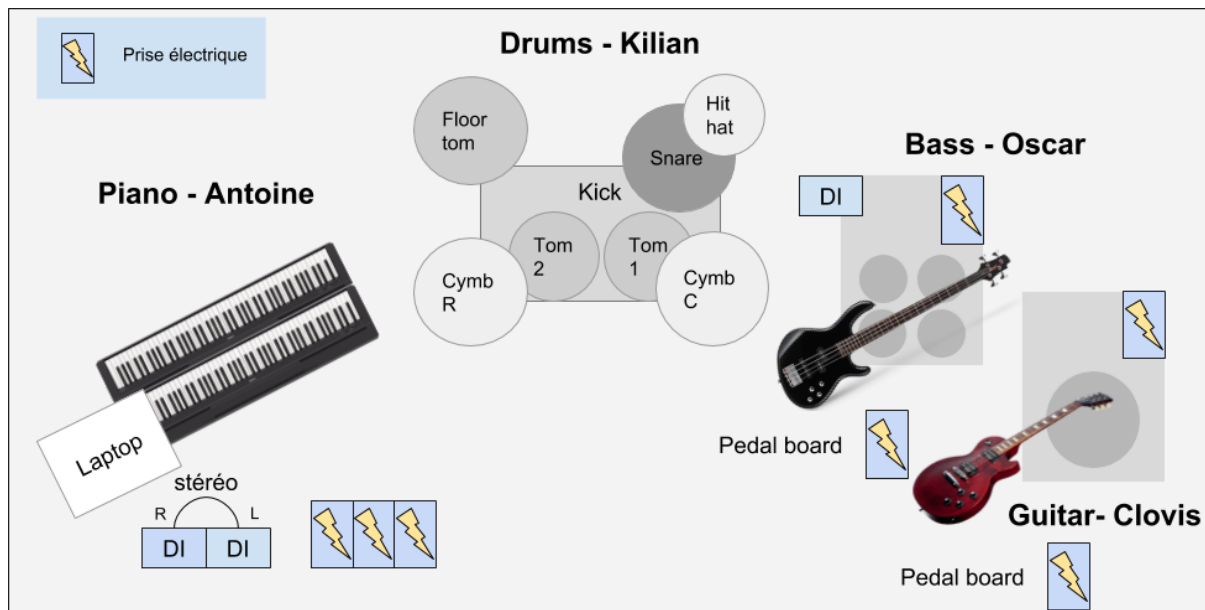

Besoins sur place :

Kilian (Drums) -> Droitier, base batterie 3 tomes, 2 pieds de cymbales(+cymbales), pied charley(+charley) et caisse claire

Oscar (Bass) -> Ampli basse, 1 stand

Clovis (Guitar) -> Ampli guitare, switch, 1 stand

Antoine (Keyboards) -> Stand clavier, pupitre ou stand laptop

Plan de scène

Patch son

| | | | |
|--------------------|----|-------------------------|-----|
| Kilian (Drums) | | | |
| | 1 | Grosse caisse | MIC |
| | 2 | Caisse claire (haut) | MIC |
| | 3 | T1 (tome aiguë) | MIC |
| | 4 | T2 (tome medium) | MIC |
| | 5 | T3 (tome basse) | MIC |
| | 6 | HH (charley) | MIC |
| | 7 | OH1 (ride/crash/splash) | MIC |
| | 8 | OH2 (crash/splash) | MIC |
| Oscar (Bass) | | | |
| | 9 | Basse | DI |
| Clovis (Guitar) | | | |
| | 10 | <i>parler au public</i> | MIC |
| Antoine (Keyboard) | | | |
| | 11 | Keyboard R | DI |
| | 12 | Keyboard L | DI |
| | 13 | <i>parler au public</i> | MIC |